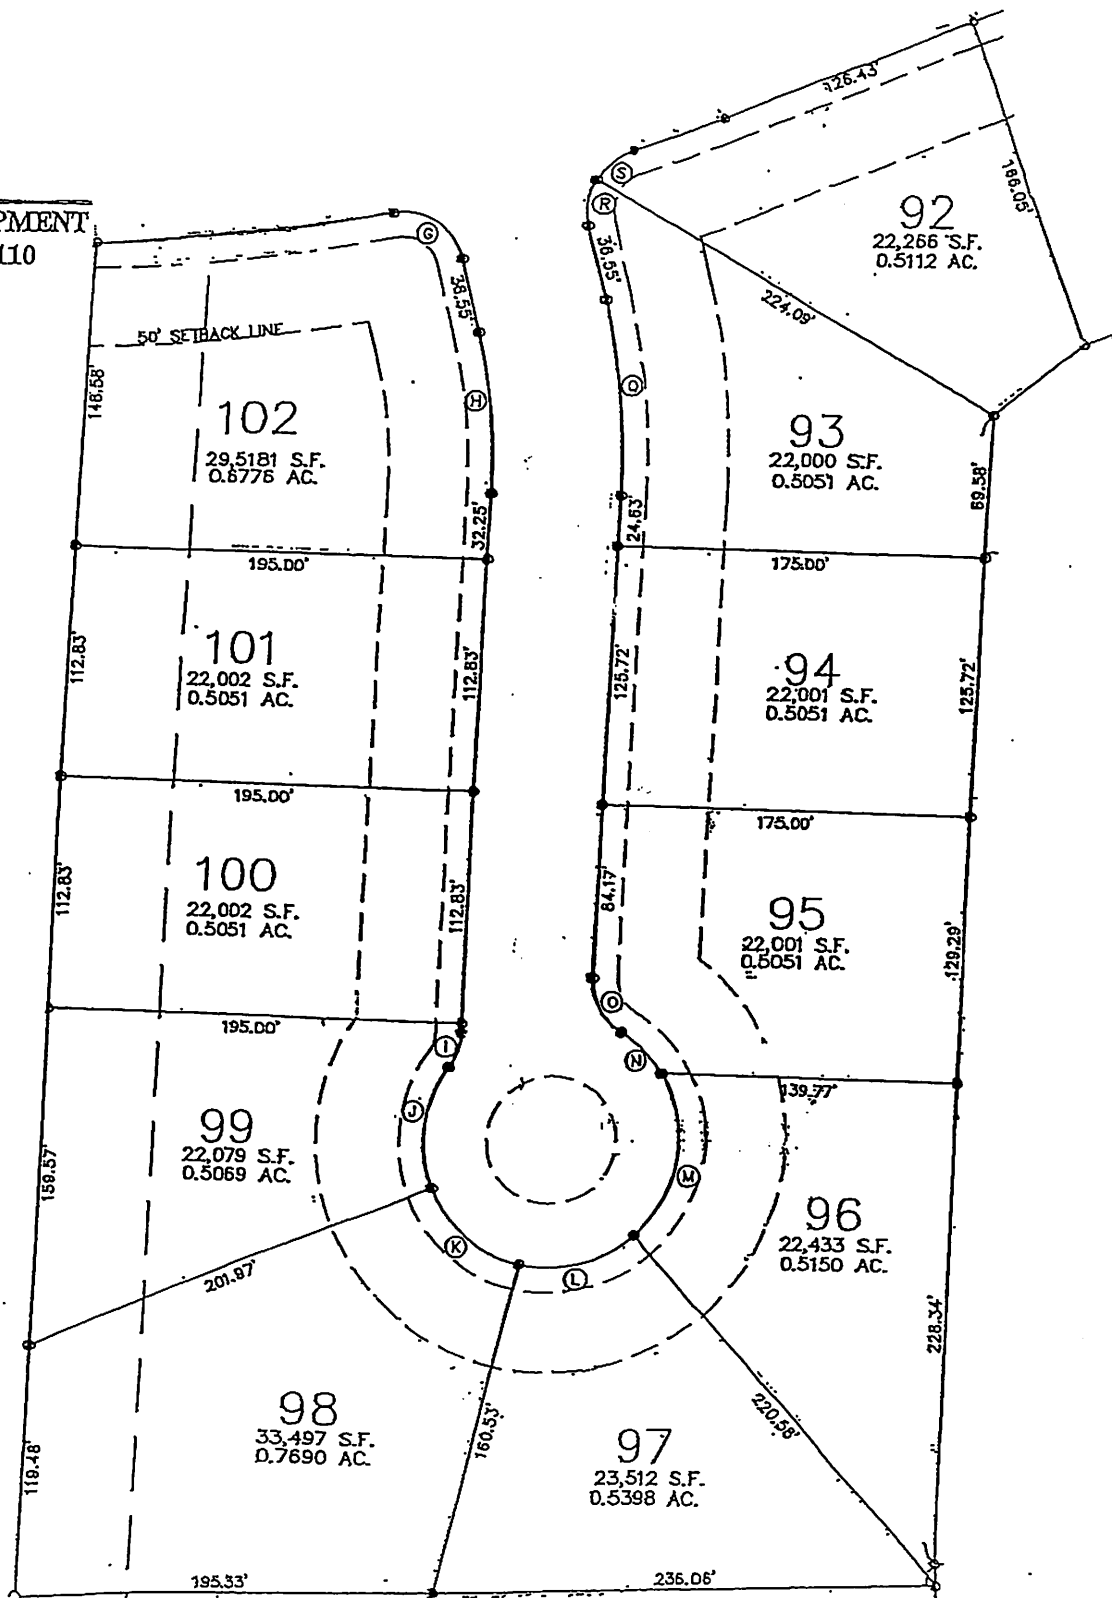

Mountainside Farms

Phase 5

Developed By:
PROPERTIES DEVELOPMENT
 3659 Green Road - Suite 110
 Beachwood, Ohio 44122
 Phone (216)765-1200
 Fax (216)765-1201

LOT NO.	APPROX WIDTH AT BUILDING LINE
92	158'
93	152'
94	125'
95	134'
96	132'
97	116'
98	117'
99	102'
100	112'
101	112'
102	117'